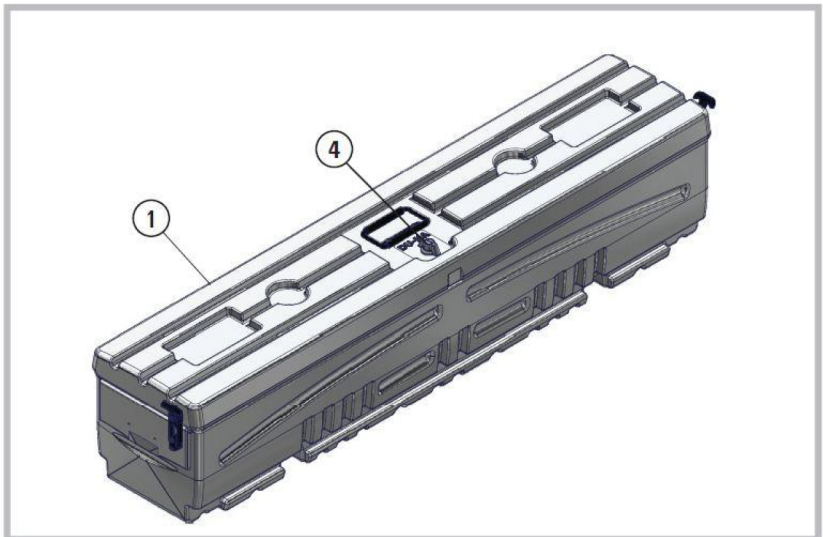

Step 8: Closing and Locking the ALL-TERRAIN BOX

To close the Humpstor shut the lid and secure end T-Handles (7) by grabbing the top of the rubber handle and pull up and secure onto the Rubber T-Handle keeper (6) on each end. Next on top of the lid (1) turn the Wing Knob 1/4 Turn Latch (4) counter clockwise to engage locking mechanism. To lock Humpstor, use the provided key. Insert key with teeth facing away from you into Wing Knob 1/4 Turn Latch (4) and turn counter clockwise to lock and clockwise to un-lock.

Parts List