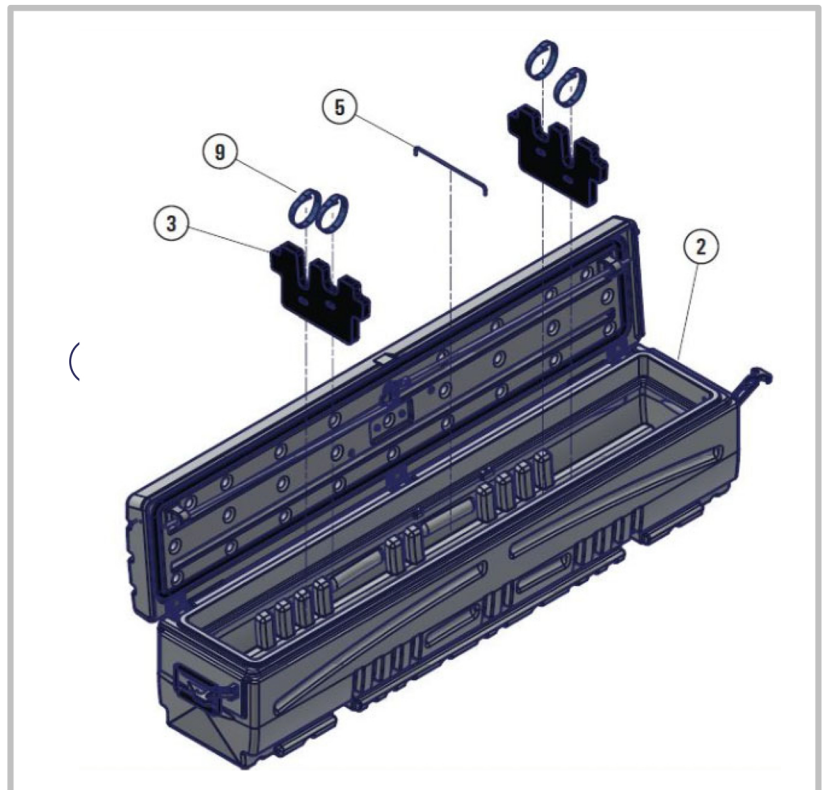

## Step 5: Attach Rubber T-Handles

Place Rubber T-Handle (7) over inserts in Base (2). Insert two Screws #10-32 x 1.0" (8) through T-Handle (7) and use 1/8" Hex Key Wrench to tighten into the inserts, on each end, T-Handle should point outward when in the up position. Next install the Rubber T-Handle Keeper (6) on the lid, make sure the alignment knob on the back of the T-Handle Keeper lines up with the recess in the lid (1) and secure in place with one Screw #10-32 x 1.0" (8) by inserting through the T-Handle Keeper (6) and thread into the insert in the lid, on each end.

## Step 6: Foam Organizer / Gun Holders

Place each Foam Organizer / Gun Holder assembly (3) into the channel slots in the side walls of the ALL-TERRAIN Box (2). They can be positioned in 3 locations on each end or in the center of the ALL-TERRAIN Box. To install rotate horizontally above slot and rotate downward and slide into slot. Stock of gun should rest in large groove; barrel should rest in small groove.

## Step 7: Center Brace

To maximize strength and stability, use the Center Brace (5). Insert each end into the holes on the top lip of the ALL-TERRAIN Box (2) at the middle. To access cargo, lift front side of Center Brace out of the hole and rotate the Center Brace out of the way to the right and insert into storage hole on back side of ALL-TERRAIN Box (2). Return Center Brace to front hole when finished.