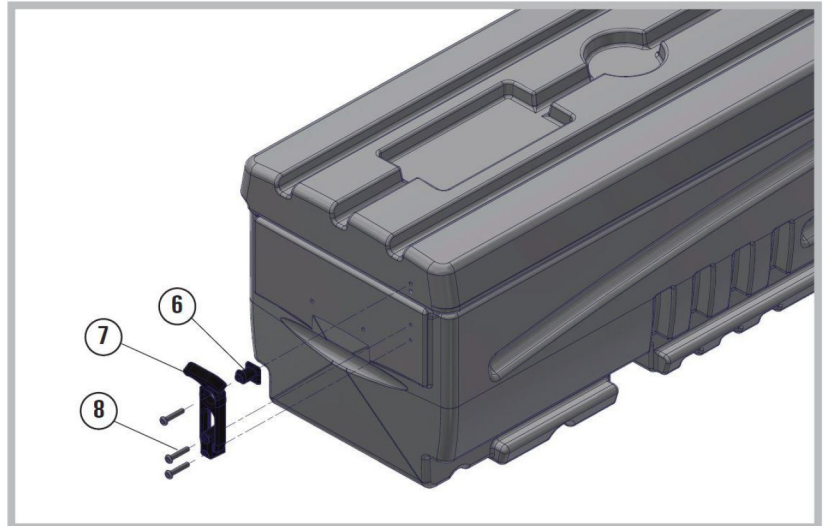

## Step 5: Attach Rubber T-Handles

Place Rubber T-Handle (7) over inserts in Base (2). Insert two Screws #10-32 x 1.0" (8) through T-Handle (7) and use 1/8" Hex Key Wrench to tighten into the inserts, on each end, T-Handle should point outward when in the up position. Next install the Rubber T-Handle Keeper (6) on the lid, make sure the alignment knob on the back of the T-Handle Keeper lines up with the recess in the lid (1) and secure in place with one Screw #10-32 x 1.0" (8) by inserting through the T-Handle Keeper (6) and thread into the insert in the lid, on each end.

## Step 6: Foam Organizer / Gun Holders

Place each Foam Organizer / Gun Holder assembly (3) into the channel slots in the side walls of the ALL-TERRAIN Box (2). They can be positioned in 3 locations on each end or in the center of the ALL-TERRAIN Box. To install rotate horizontally above slot and rotate downward and slide into slot. Stock of gun should rest in large groove; barrel should rest in small groove.

## Step 7: Center Brace

To maximize strength and stability, use the Center Brace (5). Insert each end into the holes on the top lip of the ALL-TERRAIN Box (2) at the middle. To access cargo, lift front side of Center Brace out of the hole and rotate the Center Brace out of the way to the right and insert into storage hole on back side of ALL-TERRAIN Box (2). Return Center Brace to front hole when finished.